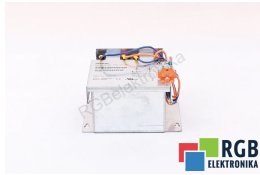

## 6EP1935-6ME21 BLEI-AKKU-MODUL 24VDC 20A 7AH LEAD-BATTERY PACK SIEMENS

Used SIEMENS 6EP1935-6ME21  
 Tested and cleaned.  
 24 months guarantee  
 Dedicated courier  
 Delivery across Europe even in 15855

### TECHNICAL DATA

MANUFACTURER	SIEMENS
MODEL	6EP1935-6ME21
CATEGORY	Batteries
WEIGHT [KG]	5.0
HEIGHT [CM]	12.0
LENGHT [CM]	19.0
WIDTH [CM]	16.0

24/7 SUPPORT AVAILABLE  
[+48 71 750 09 78](tel:+48717500978)